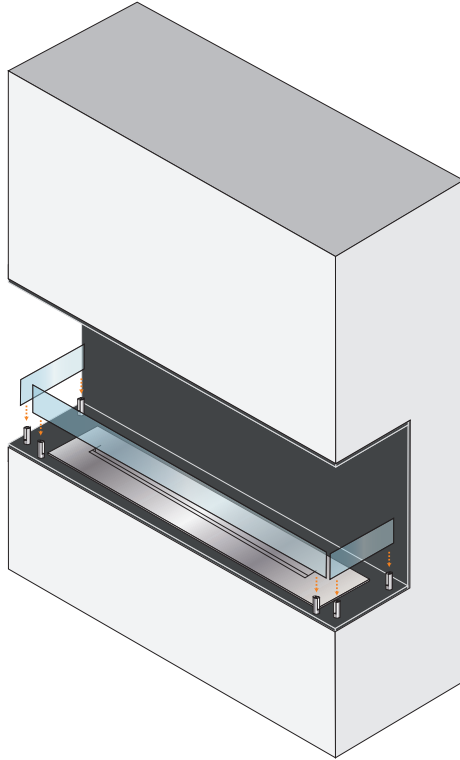

FOCO

THREE

Three-sided built-in bioethanol fireplace

Danish Design by Bio Fireplace Group

1

2

Fireproofing materials are not included - must be purchased separately

3

Fireproofing materials are not included - must be purchased separately

4

5

 x8

Number of required fasteners may vary

6

7

 x10

Number of required screws may vary

8

9

10

FOCO
ONE

FOCO
TWO

FOCO
THREE

FOCO
FOUR