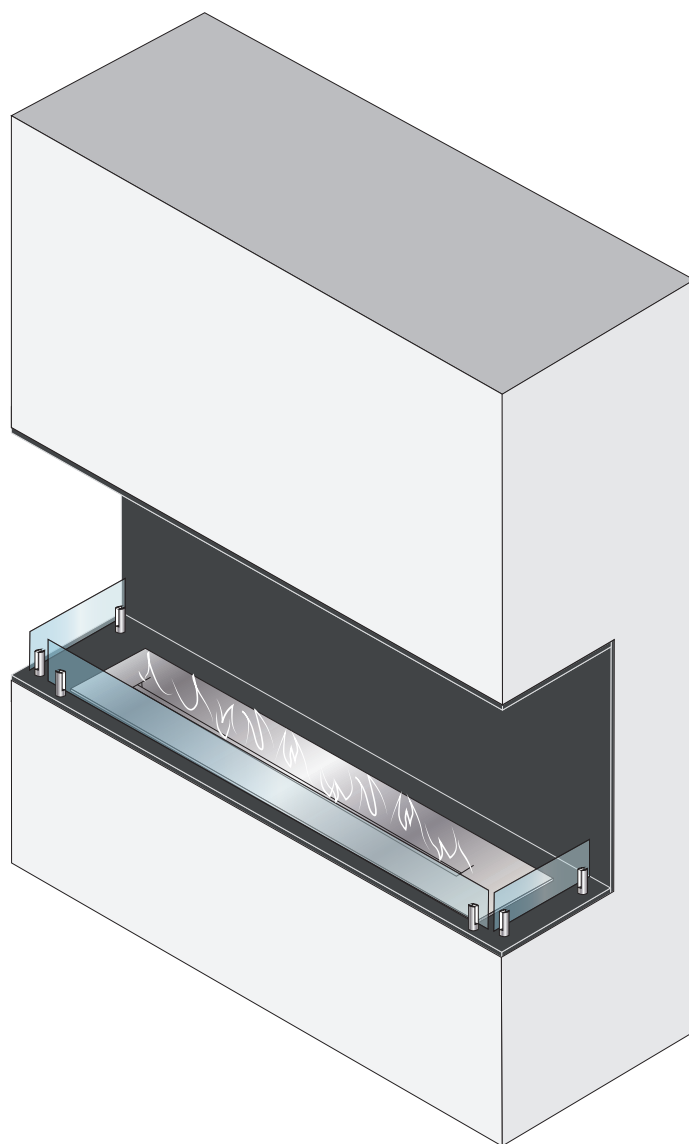

FOCO

THREE

Three-sided built-in bioethanol fireplace

Danish Design by Bio Fireplace Group

1

2

Fireproofing materials are not included - must be purchased separately

3

Number of required screws may vary

8

9

10

FOCO
ONE

FOCO
TWO

FOCO
THREE

FOCO
FOUR