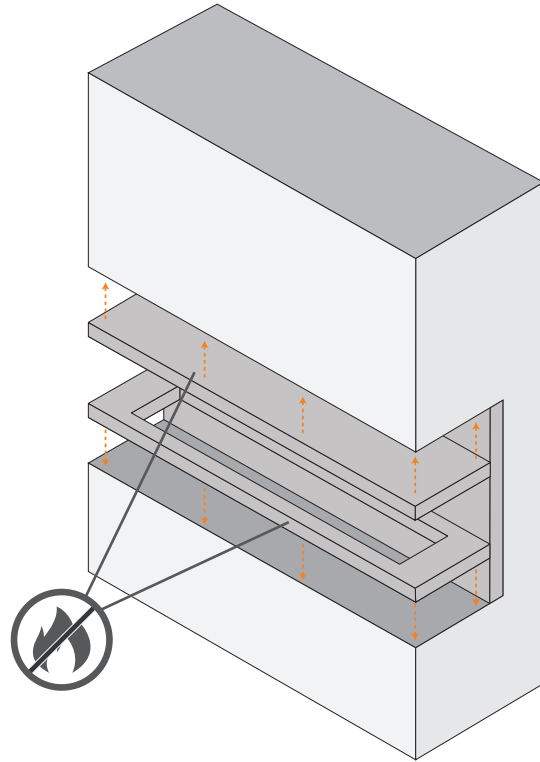

FOCO

THREE

Three-sided built-in bioethanol fireplace

Danish Design by Bio Fireplace Group

1

2

Fireproofing materials are not included - must be purchased separately

3

Number of required screws may vary

8

9

10

FOCO
ONE

FOCO
TWO

FOCO
THREE

FOCO
FOUR