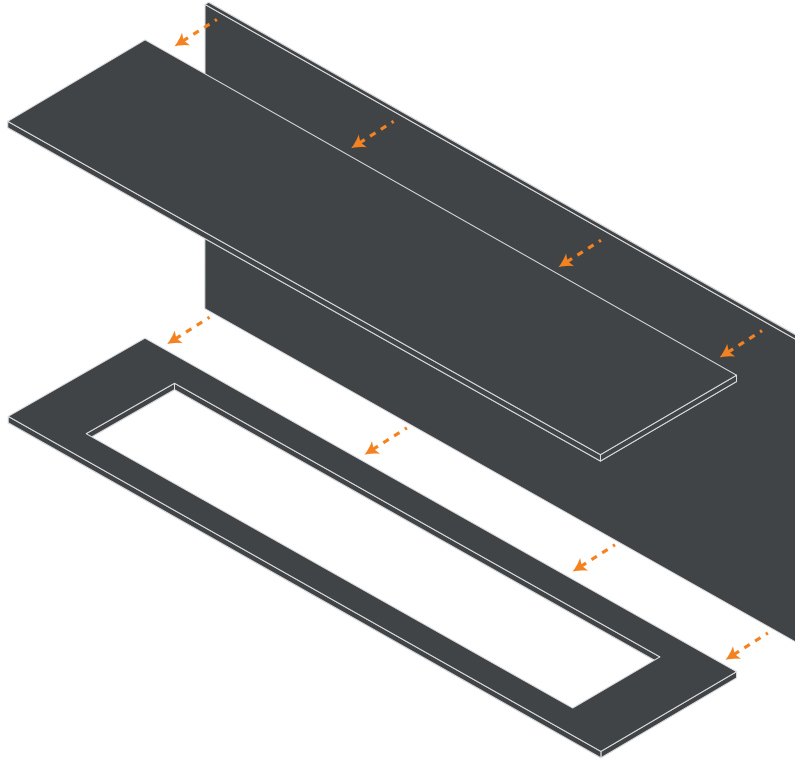

5

x8

Number of required fasteners may vary

6