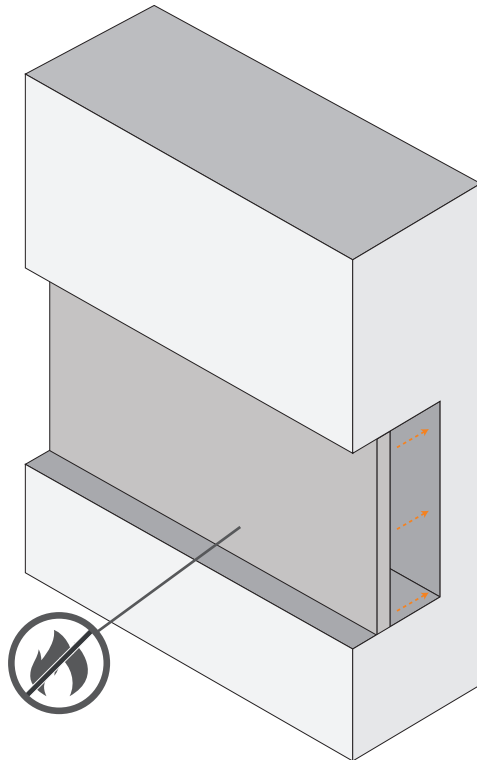

FOCO

THREE

Three-sided built-in bioethanol fireplace

Danish Design by Bio Fireplace Group

1

2

Fireproofing materials are not included - must be purchased separately

3