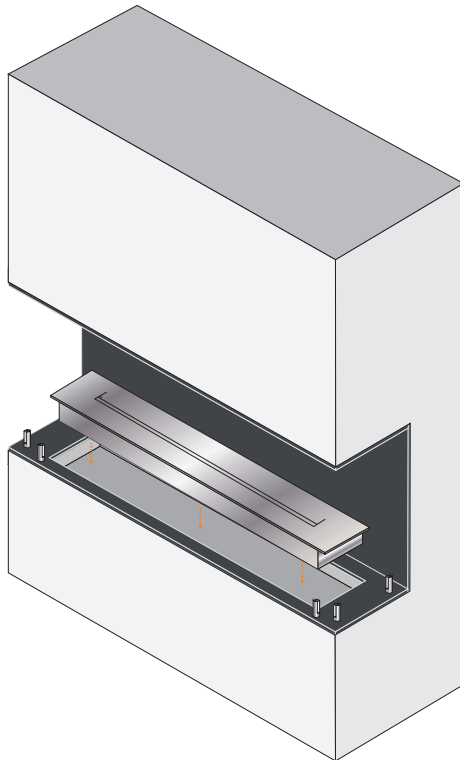

FOCO

THREE

Three-sided built-in bioethanol fireplace

Danish Design by Bio Fireplace Group

1

2

Fireproofing materials are not included - must be purchased separately

3

Fireproofing materials are not included - must be purchased separately

4

5

 x8

Number of required fasteners may vary

6

7

 x10

Number of required screws may vary

8

9

10

FOCO
ONE

FOCO
TWO

FOCO
THREE

FOCO
FOUR