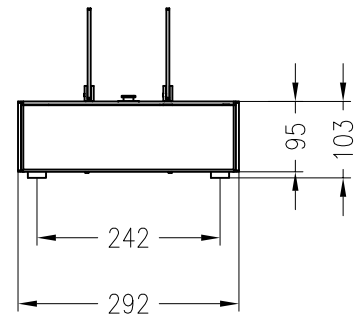

Quadra Base
table-mounted model

ebios-fire, Design Collection
as at: 04/2015

front view
M~1:10

side view
M~1:10

top view
M~1:10

All representations and drawings are protected by applicable copyright laws.
Utilisation or publication, including individual details, only with our written approval.
Technical data subject to change. Errors and omissions excepted.