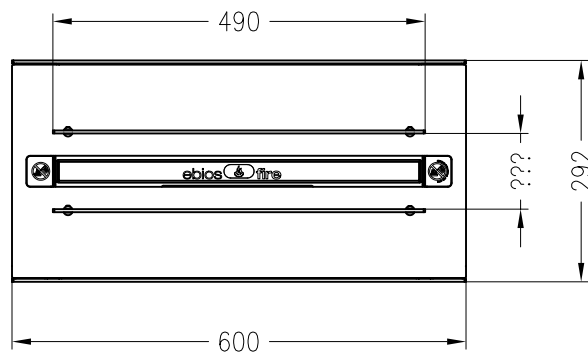

Quadra Base
table-mounted model

ebios-fire, Design Collection
as at: 04/2015

front view
M~1:10

side view
M~1:10

top view
M~1:10

All representations and drawings are protected by applicable copyright laws.
Utilisation or publication, including individual details, only with our written approval.
Technical data subject to change. Errors and omissions excepted.