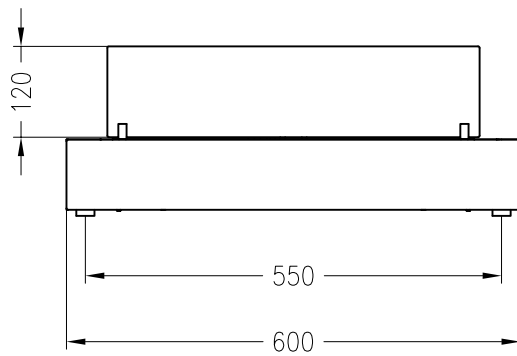

Quadra Base
table-mounted model

ebios-fire, Design Collection
as at: 04/2015

front view
M~1:10

side view
M~1:10

top view
M~1:10

All representations and drawings are protected by applicable copyright laws.
Utilisation or publication, including individual details, only with our written approval.
Technical data subject to change. Errors and omissions excepted.