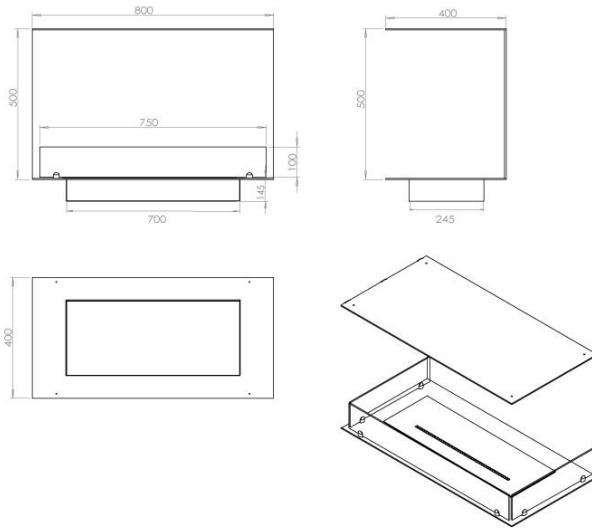

PrimeFire 700