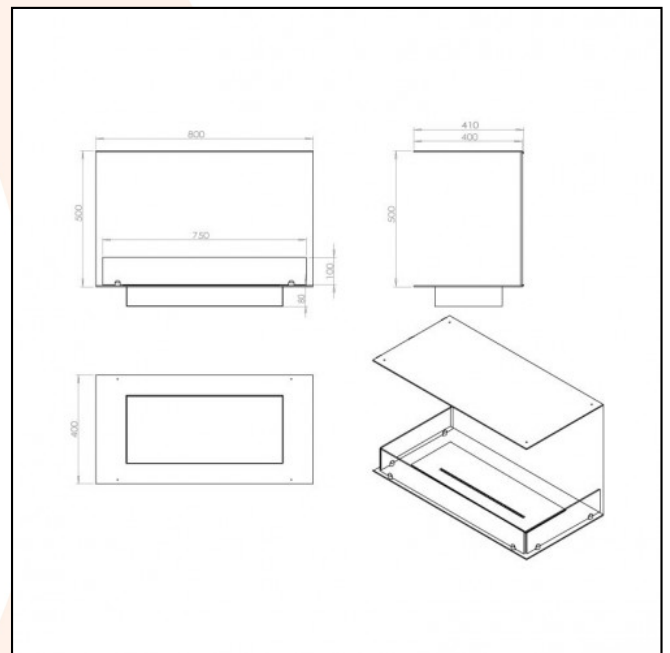

Foco Three 800

Foco By Bio Fireplace Group

ITEM NUMBER: BIO-30-113

DESCRIPTION:

Foco Three 800 is a 3-sided built-in bioethanol fireplace, designed to be built into a wall where you will be able to see the flames from three different sides. Choose between manual or automatic burner.

TECHNICAL DATA:

Type: Built in bioethanol fireplace

Size: H: 50 x W: 80 x D: 40 cm

Materials: Steel and glass

Weight: Ca. 20 kg

Capacity: Manual: 3,5 liter | Automatic: 4,0 liter

Heat Effect: Manual: 3,28kW liter | Automatic: 3,75kW liter

Colour: Black

Burner Type: Manual: Adjustable | Automatic: Not Adjustable

Fuel/Propellant: Bioethanol 96,6% alcohol

Consumption: Manual: Up to 7,5 hours per filling | Automatic: Up to 7 hours per filling