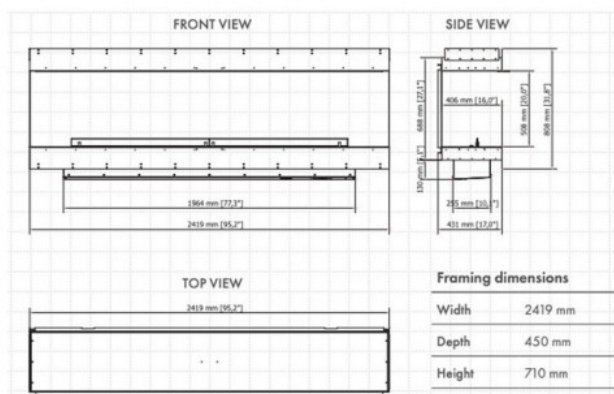

ITEM NUMBER: BIO-60-FOR-TS2300

DESCRIPTION:

TECHNICAL DATA:

Type: Bioethanol Fireplace

Size: H: 50,8 x W: 233,7 x D: 40,6 cm

Materials: Steel

Weight: 132,2 kg

Capacity: 11,7 liter

Heat Effect: Max 18 kW

Colour: Black

Burner Type: Automatic burner: Adjustable flame
- 6 levels

Fuel/Propellant: 96,6 % Fanola Premium

Consumption: Up to FLA3: 12h | FLA3XL: 36h
burn time per filling

FL3

FL3XL