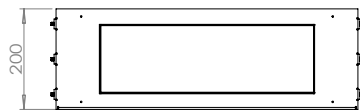

Foco One 600 Slim

BIO-30-107

TECHNICAL SPECIFICATIONS

Type	Built-in Bioethanol Fireplace
Size	Height: 500 mm / Width: 600 mm / Depth: 200 mm (Height with burner: 580 mm)
Materials	Steel
Weight	Approx. 20 kg
Burner	Adjustable Manuel bioethanol burner (Burner width: 450 mm / Flame width: 320 mm)
Capacity	2.5 Liter
Usage	Approx 0.33 L/hour - Max 7.5 hour per filling
Fuel	Bioethanol (Recommended 96,6% alcohol)
Colour	Black
Heat Output	2,46 kW
Electricity	No