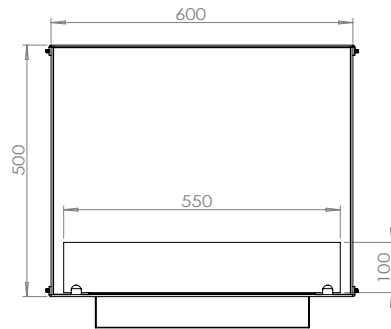

Foco One 600 Slim

BIO-30-107

TECHNICAL SPECIFICATIONS

Type	Built-in Bioethanol Fireplace
Size	Height: 500 mm / Width: 600 mm / Depth: 200 mm (Height with burner: 580 mm)
Materials	Steel
Weight	Approx. 20 kg
Burner	Adjustable Manuel bioethanol burner (Burner width: 450 mm / Flame width: 320 mm)
Capacity	2.5 Liter
Usage	Approx 0.33 L/hour - Max 7.5 hour per filling
Fuel	Bioethanol (Recommended 96,6% alcohol)
Colour	Black
Heat Output	2,46 kW
Electricity	No