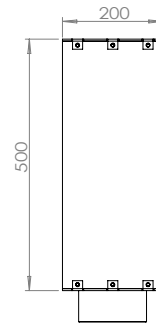

Foco One 600 Slim

BIO-30-107

TECHNICAL SPECIFICATIONS

Type	Built-in Bioethanol Fireplace
Size	Height: 500 mm / Width: 600 mm / Depth: 200 mm (Height with burner: 580 mm)
Materials	Steel
Weight	Approx. 20 kg
Burner	Adjustable Manuel bioethanol burner (Burner width: 450 mm / Flame width: 320 mm)
Capacity	2.5 Liter
Usage	Approx 0.33 L/hour - Max 7.5 hour per filling
Fuel	Bioethanol (Recommended 96,6% alcohol)
Colour	Black
Heat Output	2,46 kW
Electricity	No