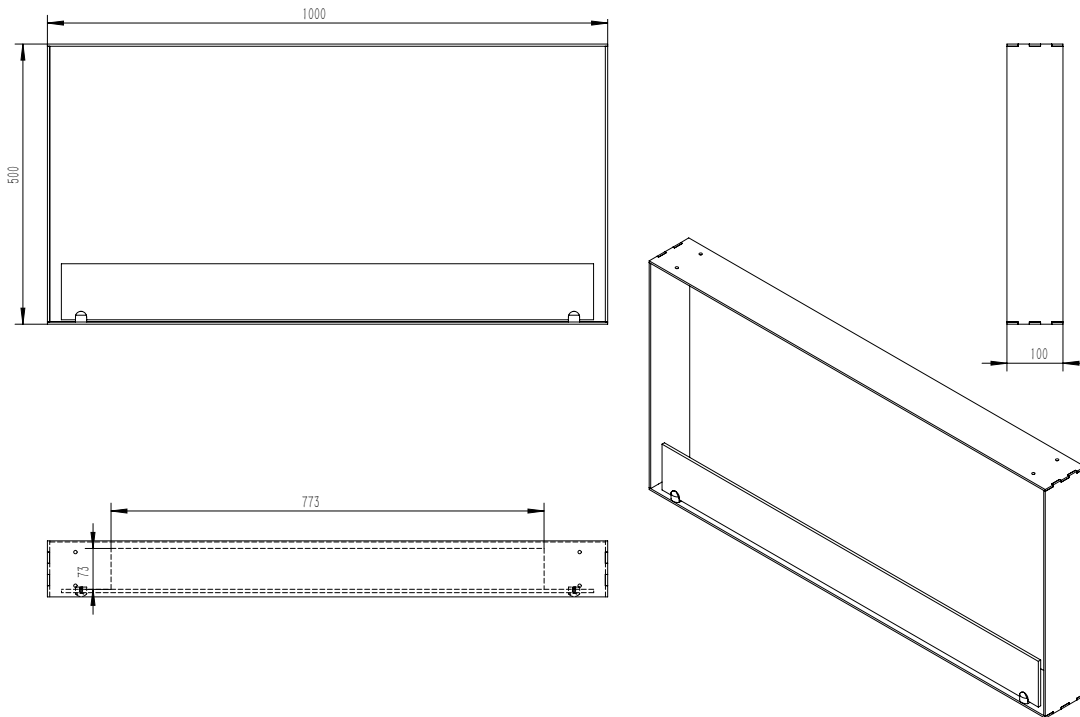

Foco One 1000 Ultra Slim

BIO-30-133

TECHNICAL SPECIFICATIONS

Type	Built-in Bioethanol Fireplace
Size	Height: 500 mm Width: 1000 mm / Depth: 100 mm (Height with burner: 603 mm)
Materials	Steel
Weight	Approx. 20 kg
Burner	Adjustable Manuel bioethanol burner (Burner width: 800 mm / Flame width: 600 mm)
Capacity	4.0 Liter
Usage	Approx 0.57 L/h - Up to 7h00m per filling
Fuel	Bioethanol (Recommended 96,6% alcohol)
Colour	Black
Heat Output	3.50 kW
Electricity	No