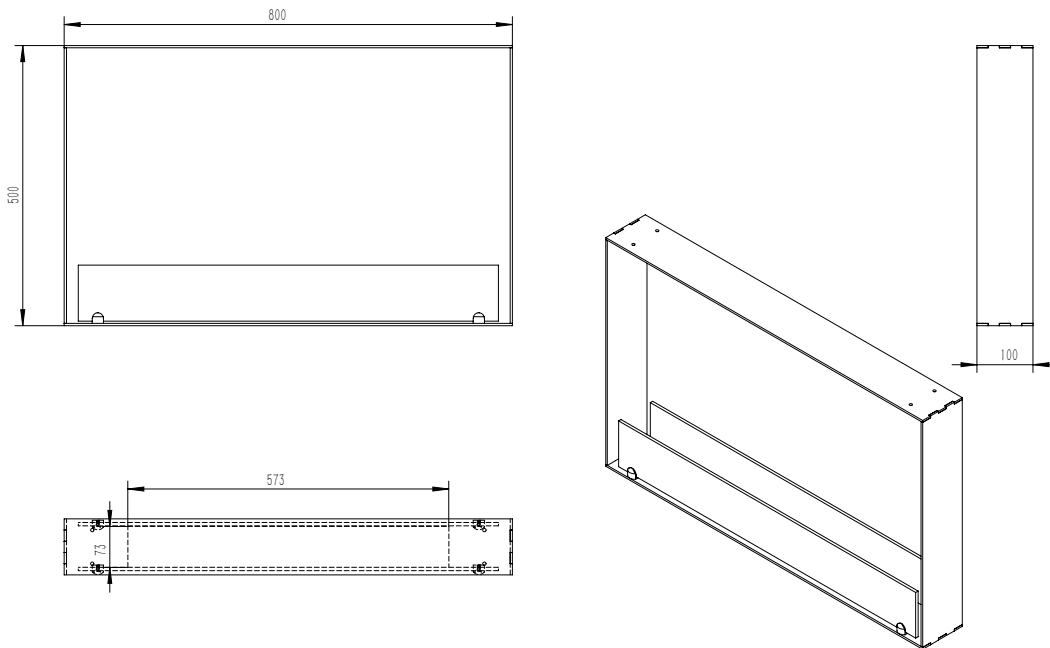

# Foco Two 800 Ultra Slim

BIO-30-137

## TECHNICAL SPECIFICATIONS

Type	Built-in Bioethanol Fireplace
Size	<b>Height:</b> 500 mm <b>Width:</b> 800 mm / <b>Depth:</b> 100 mm (Height with burner: 603 mm)
Materials	Steel
Weight	Approx. 14 kg
Burner	Adjustable Manuel bioethanol burner (Burner width: 600 mm / Flame width: 420 mm)
Capacity	3.0 Liter
Usage	Approx 0.43 L/h - Up to 7h00m per filling
Fuel	Bioethanol (Recommended 96,6% alcohol)
Colour	Black
Heat Output	3.00 kW
Electricity	No