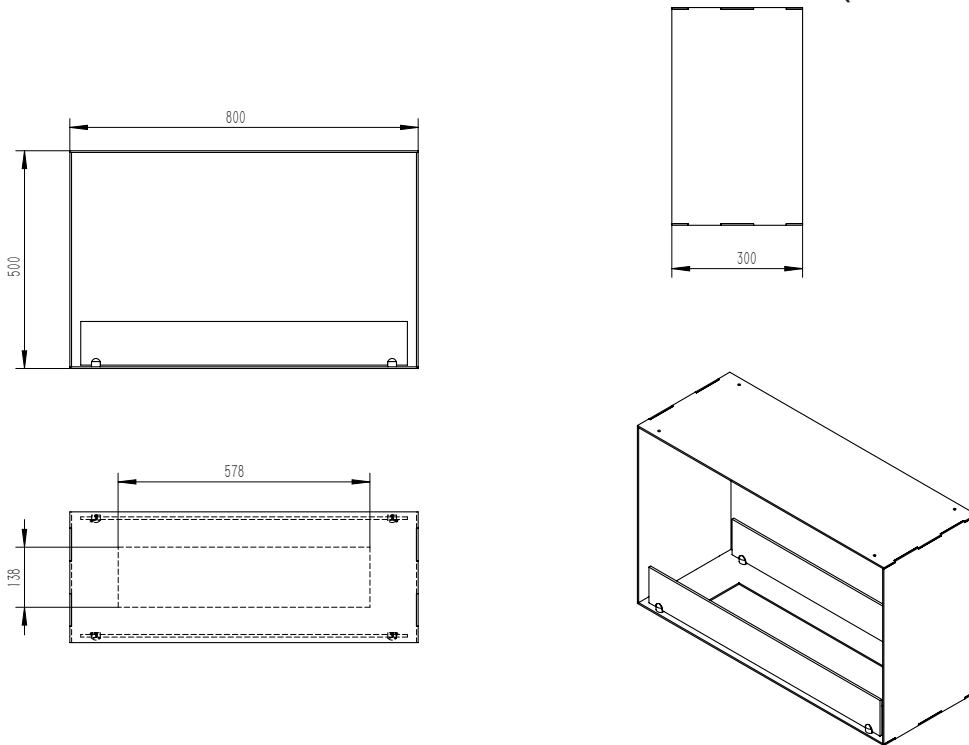

Foco Two 800 Medium

BIO-30-139 (Manual Burner)

TECHNICAL SPECIFICATIONS

Type	Built-in Bioethanol Fireplace
Size	Height: 500 mm Width: 800 mm / Depth: 300 mm (Height with burner: 580 mm)
Materials	Steel
Weight	Approx. 20 kg
Burner	Adjustable Manuel bioethanol burner (Burner width: 600 mm / Flame width: 450 mm)
Capacity	3,5 Liter
Usage	Approx 0.46 L/h - Up to 7h30m per filling
Fuel	Bioethanol (Recommended 96,6% alcohol)
Colour	Black
Heat Output	3,28 kW
Electricity	No

Foco Two 800 Medium

BIO-30-139 (Automatic Burner)

TECHNICAL SPECIFICATIONS

Type	Built-in Bioethanol Fireplace
Size	Height: 500 mm Width: 800 mm / Depth: 300 mm (Height with burner: 645 mm)
Materials	Steel
Weight	Approx. 25 kg
Burner	Planika PrimeFire 700 - Automatic Burner
Capacity	2,0 Liter
Usage	Approx 0.30 - 0.50 L/h - Max 6h30m per filling
Fuel	Bioethanol (Recommended Fanola Premium)
Colour	Black
Heat Output	1.9 - 3.1 kW
Electricity	Yes