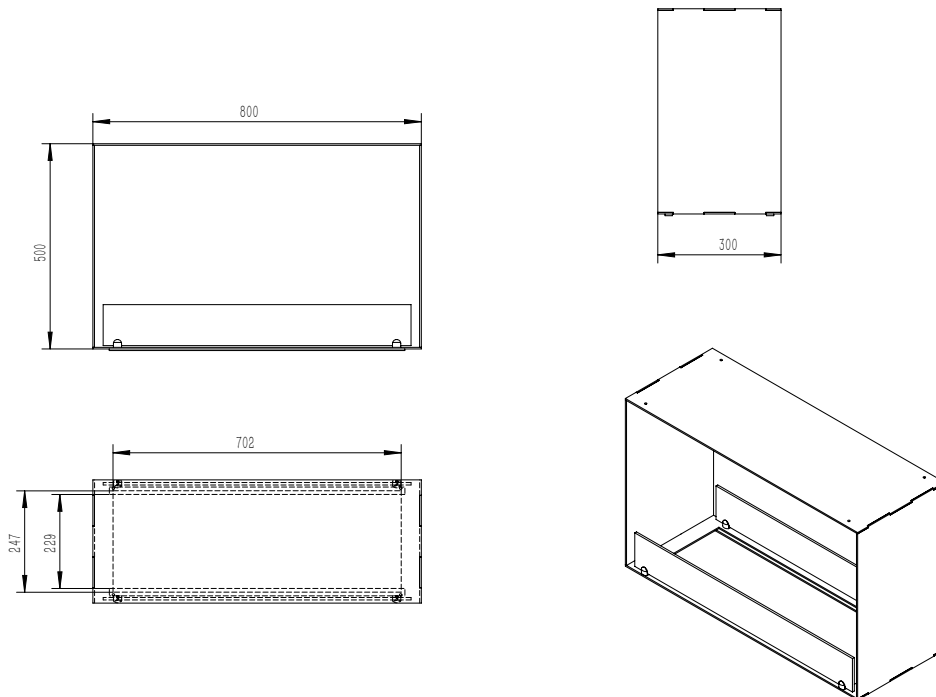

Foco Two 800 Medium

BIO-30-139 (Manual Burner)

TECHNICAL SPECIFICATIONS

Type	Built-in Bioethanol Fireplace
Size	Height: 500 mm Width: 800 mm / Depth: 300 mm (Height with burner: 580 mm)
Materials	Steel
Weight	Approx. 20 kg
Burner	Adjustable Manuel bioethanol burner (Burner width: 600 mm / Flame width: 450 mm)
Capacity	3,5 Liter
Usage	Approx 0.46 L/h - Up to 7h30m per filling
Fuel	Bioethanol (Recommended 96,6% alcohol)
Colour	Black
Heat Output	3,28 kW
Electricity	No

Foco Two 800 Medium

BIO-30-139 (Automatic Burner)

TECHNICAL SPECIFICATIONS

Type	Built-in Bioethanol Fireplace
Size	Height: 500 mm Width: 800 mm / Depth: 300 mm (Height with burner: 645 mm)
Materials	Steel
Weight	Approx. 25 kg
Burner	Planika PrimeFire 700 - Automatic Burner
Capacity	2,0 Liter
Usage	Approx 0.30 - 0.50 L/h - Max 6h30m per filling
Fuel	Bioethanol (Recommended Fanola Premium)
Colour	Black
Heat Output	1.9 - 3.1 kW
Electricity	Yes