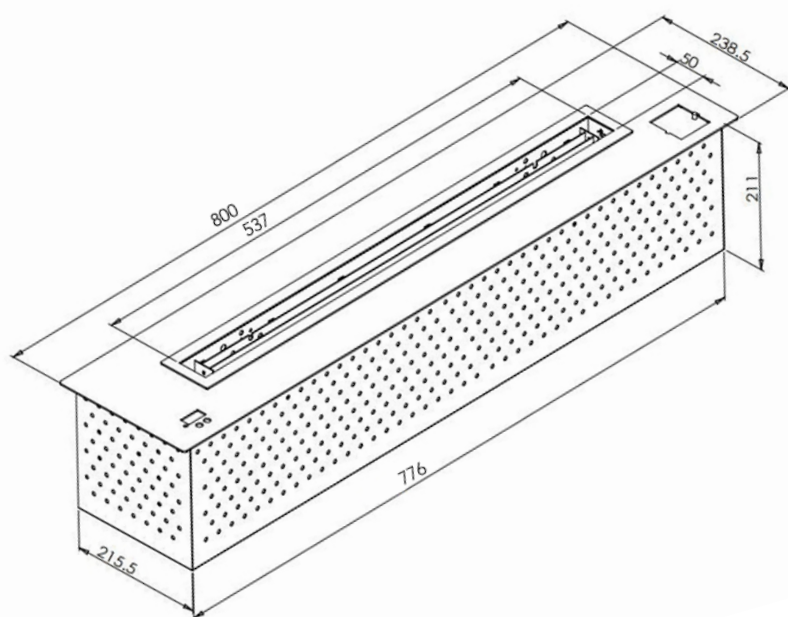

BIO366 // 80 cm Automatic Bioethanol Burner

Technical Specifications

Fireplace Type	Automatic Bioethanol Burner
Fuel	Bioethanol max. 97.5% alcohol
Weight	18 kg.
Materials	Stainless Steel
Size	Height: 215 / Width: 8000 / Depth: 238.5 mm
Colour	Steel, Brushed Black, Mirror Black, Brushed Gold
Burner type	Automatic
Capacity	8.5 liters
Adjustable flame	No
Burn time	11 hours
Requires electricity	Yes
Heat effect	4.97 kW/h
Other	Remote controller included

Technical Drawings