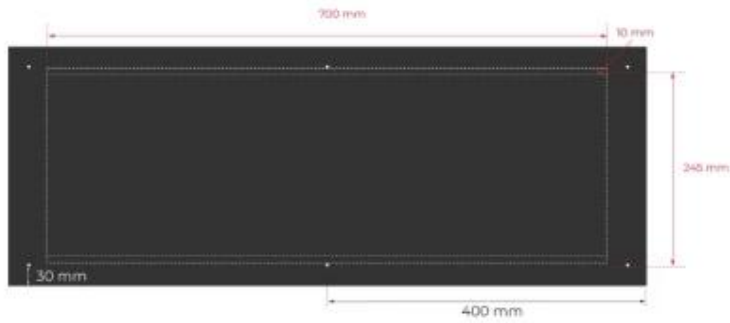

Top view with fixing points
and burner cutout with lip in bottom plate