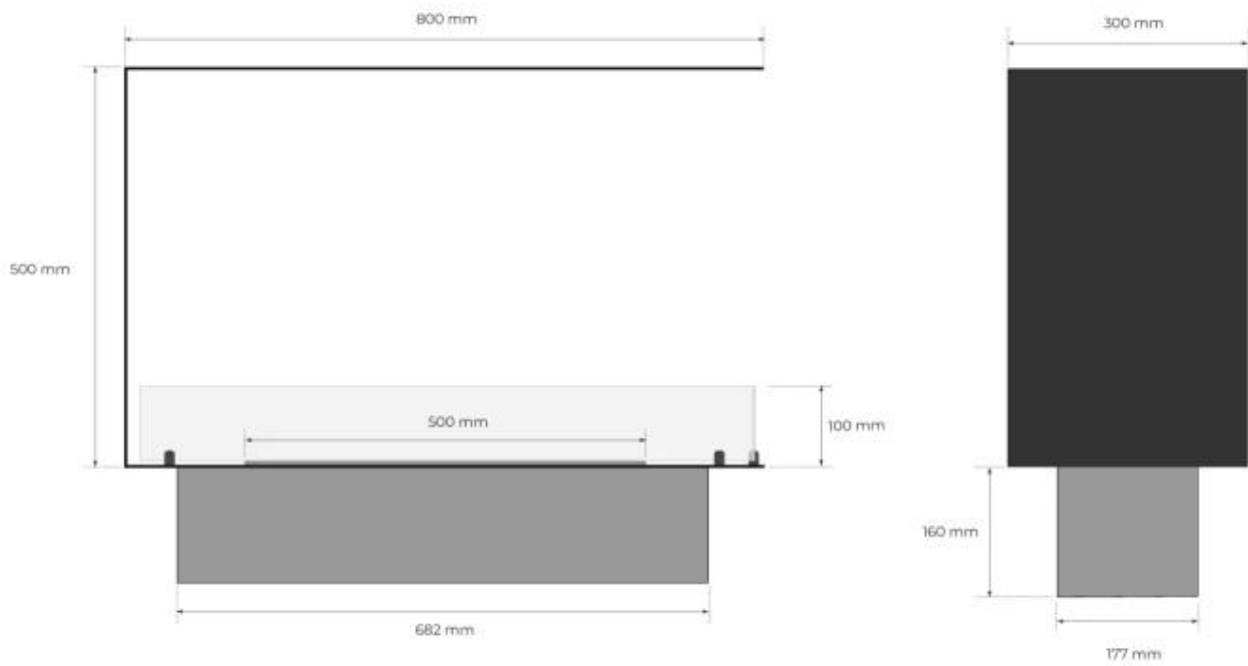

Foco Room Divider 800 Medium Decoflame F3 700