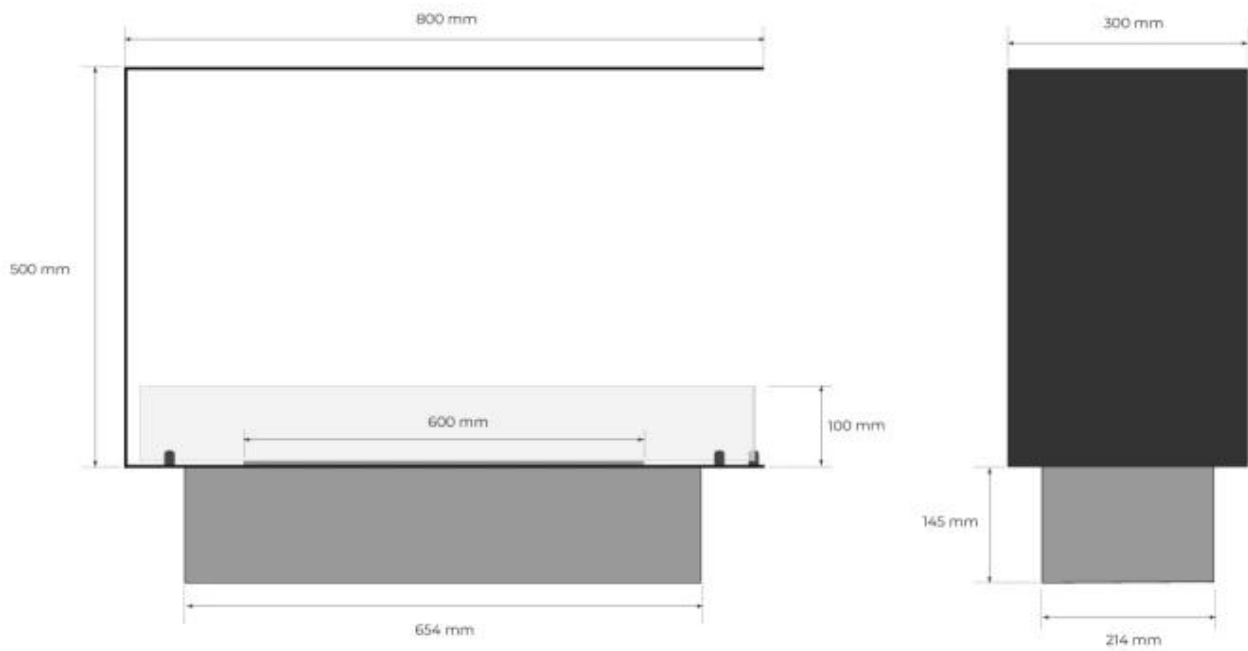

Top view with fixing points
and burner cutout with lip in bottom plate